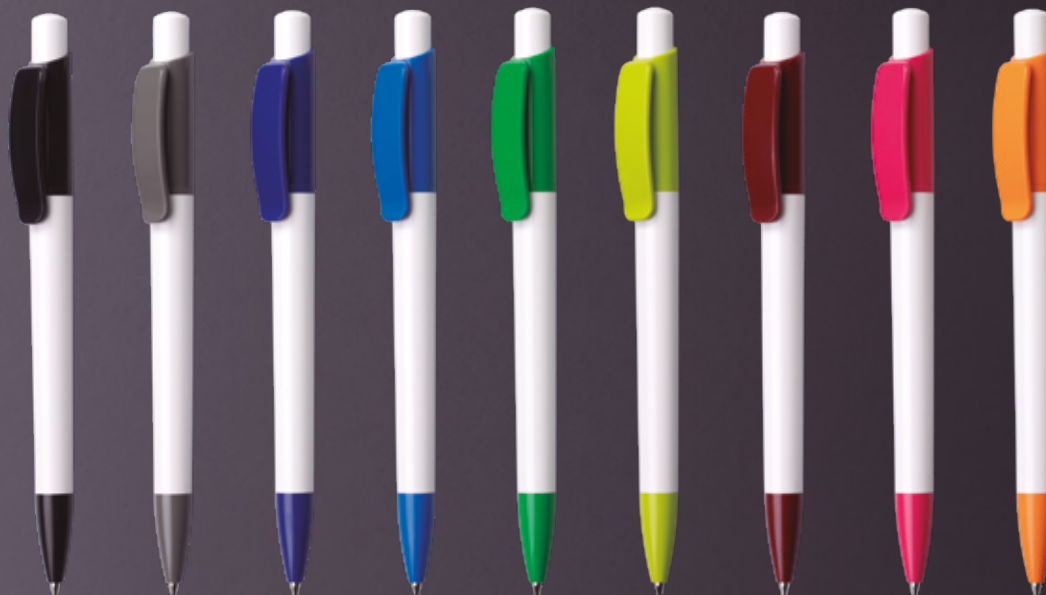

KAMAL

made in Italy

stilolinea®

2980

3	7	4	12	9	16
2	11	10	8	18	5

KAMAL

± ∅10x139 mm   A 40x26 mm   A 25x6,5 mm

	+500	+1000	+6000
Euros	0,76	0,72	0,69

NEW!