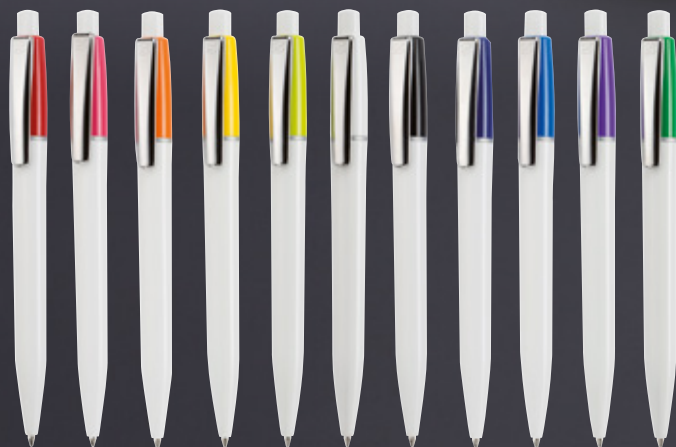

SEMYR

made in Italy

stilolinea