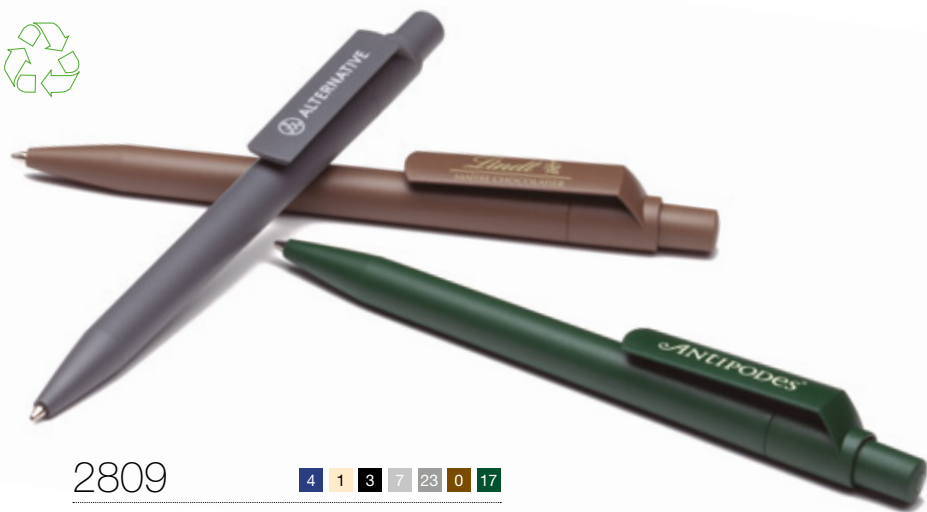

2809

4 1 3 7 23 0 17

DOT RECYCLED MATT COLOR

± ø10x140 mm   A 55x28 mm   A 40x9 mm

	+500	+1000	+6000
Euros	0,94	0,90	0,86

DOT RECYCLED

made in Italy